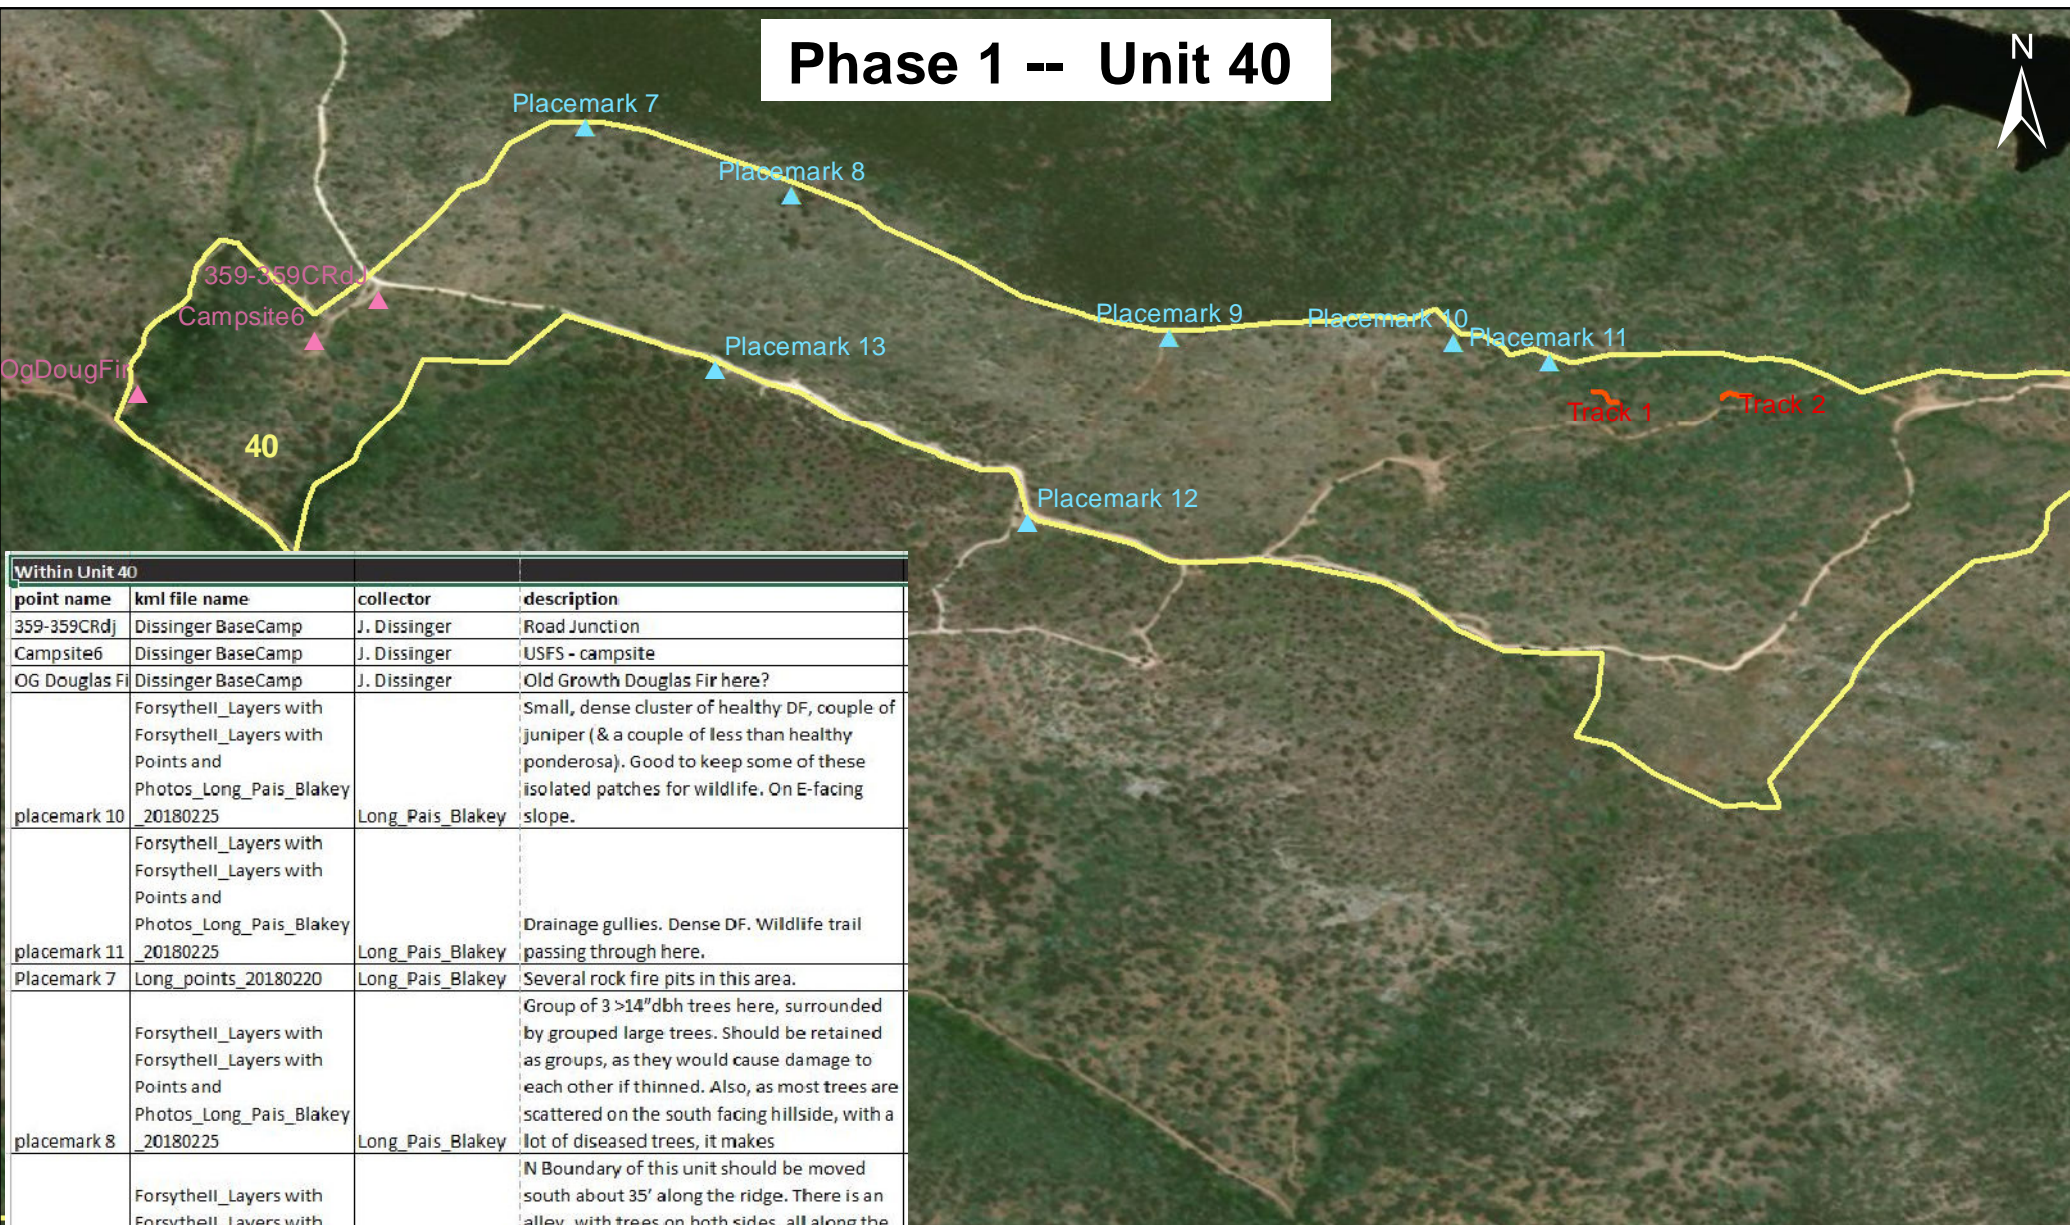

Phase 1 -- Unit 40

Within Unit 40			
point name	kml file name	collector	description
359-359CRdj	Dissinger BaseCamp	J. Dissinger	Road Junction
Campsite6	Dissinger BaseCamp	J. Dissinger	USFS - campsite
OG Douglas Fir	Dissinger BaseCamp	J. Dissinger	Old Growth Douglas Fir here?
placemark 10	Forsythell_Layers with Forsythell_Layers with Points and Photos_Long_Pais_Blakey_20180225	Long_Pais_Blakey	Small, dense cluster of healthy DF, couple of juniper (& a couple of less than healthy ponderosa). Good to keep some of these isolated patches for wildlife. On E-facing slope.
placemark 11	Forsythell_Layers with Forsythell_Layers with Points and Photos_Long_Pais_Blakey_20180225	Long_Pais_Blakey	Drainage gullies. Dense DF. Wildlife trail passing through here.
Placemark 7	Long_points_20180220	Long_Pais_Blakey	Several rock fire pits in this area.
placemark 8	Forsythell_Layers with Forsythell_Layers with Points and Photos_Long_Pais_Blakey_20180225	Long_Pais_Blakey	Group of 3 >14" dbh trees here, surrounded by grouped large trees. Should be retained as groups, as they would cause damage to each other if thinned. Also, as most trees are scattered on the south facing hillside, with a lot of diseased trees, it makes
placemark 9	Forsythell_Layers with Forsythell_Layers with Points and Photos_Long_Pais_Blakey_20180225	Long_Pais_Blakey	N Boundary of this unit should be moved south about 35' along the ridge. There is an alley, with trees on both sides, all along the ridge top. It makes most sense, aesthetically & forest health-wise, to leave these trees and thin on the slope below.
track 1	Forsythell_Layers with Forsythell_Layers with Points and Photos_Long_Pais_Blakey_20180225	Long_Pais_Blakey	portion of wildlife trail
track 2	Forsythell_Layers with Forsythell_Layers with Points and Photos_Long_Pais_Blakey_20180225	Long_Pais_Blakey	portion of wildlife trail

Legend

- Phase1 Units
- ▲ Long, Pais, Blakey Points
- ▲ Dissinger Points
- Long, Pais, Blakey Tracks