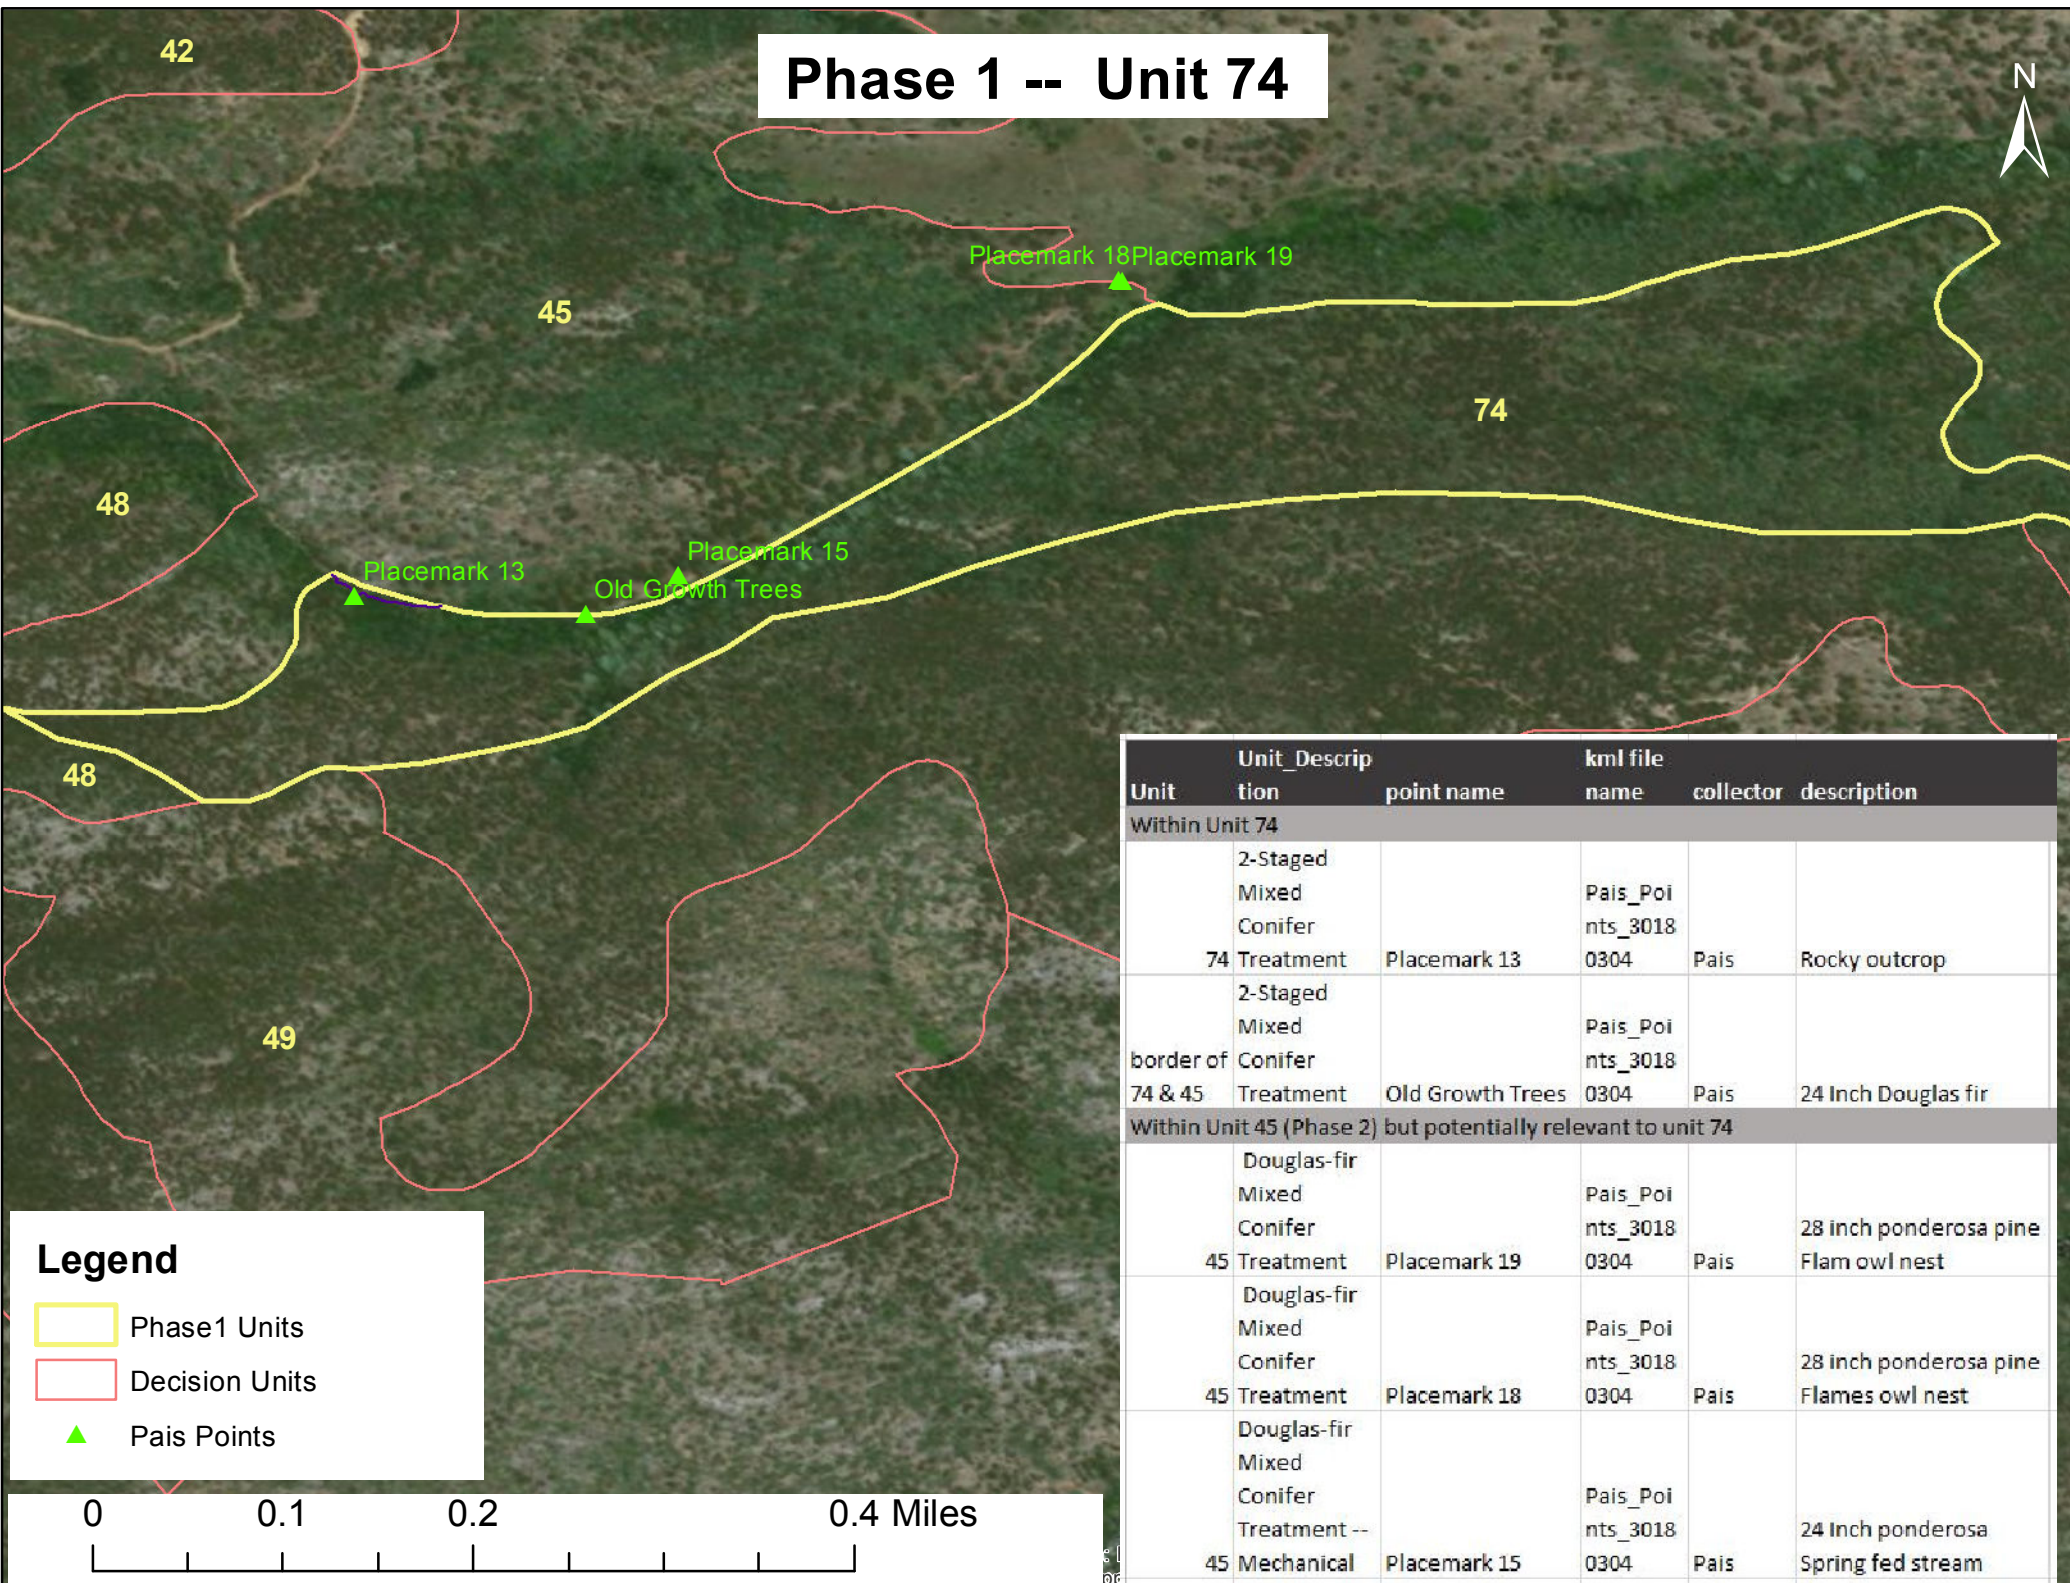

Phase 1 -- Unit 74

Legend

- Phase1 Units
- Decision Units
- ▲ Pais Points

Unit	Unit_Description	point name	kml file name	collector	description
Within Unit 74					
74	2-Staged Mixed Conifer Treatment	Placemark 13	Pais_Points_3018_0304	Pais	Rocky outcrop
border of 74 & 45	2-Staged Mixed Conifer Treatment	Old Growth Trees	Pais_Points_3018_0304	Pais	24 Inch Douglas fir
Within Unit 45 (Phase 2) but potentially relevant to unit 74					
45	Douglas-fir Mixed Conifer Treatment	Placemark 19	Pais_Points_3018_0304	Pais	28 inch ponderosa pine Flam owl nest
45	Douglas-fir Mixed Conifer Treatment	Placemark 18	Pais_Points_3018_0304	Pais	28 inch ponderosa pine Flames owl nest
45	Douglas-fir Mixed Conifer Treatment -- Mechanical	Placemark 15	Pais_Points_3018_0304	Pais	24 Inch ponderosa Spring fed stream