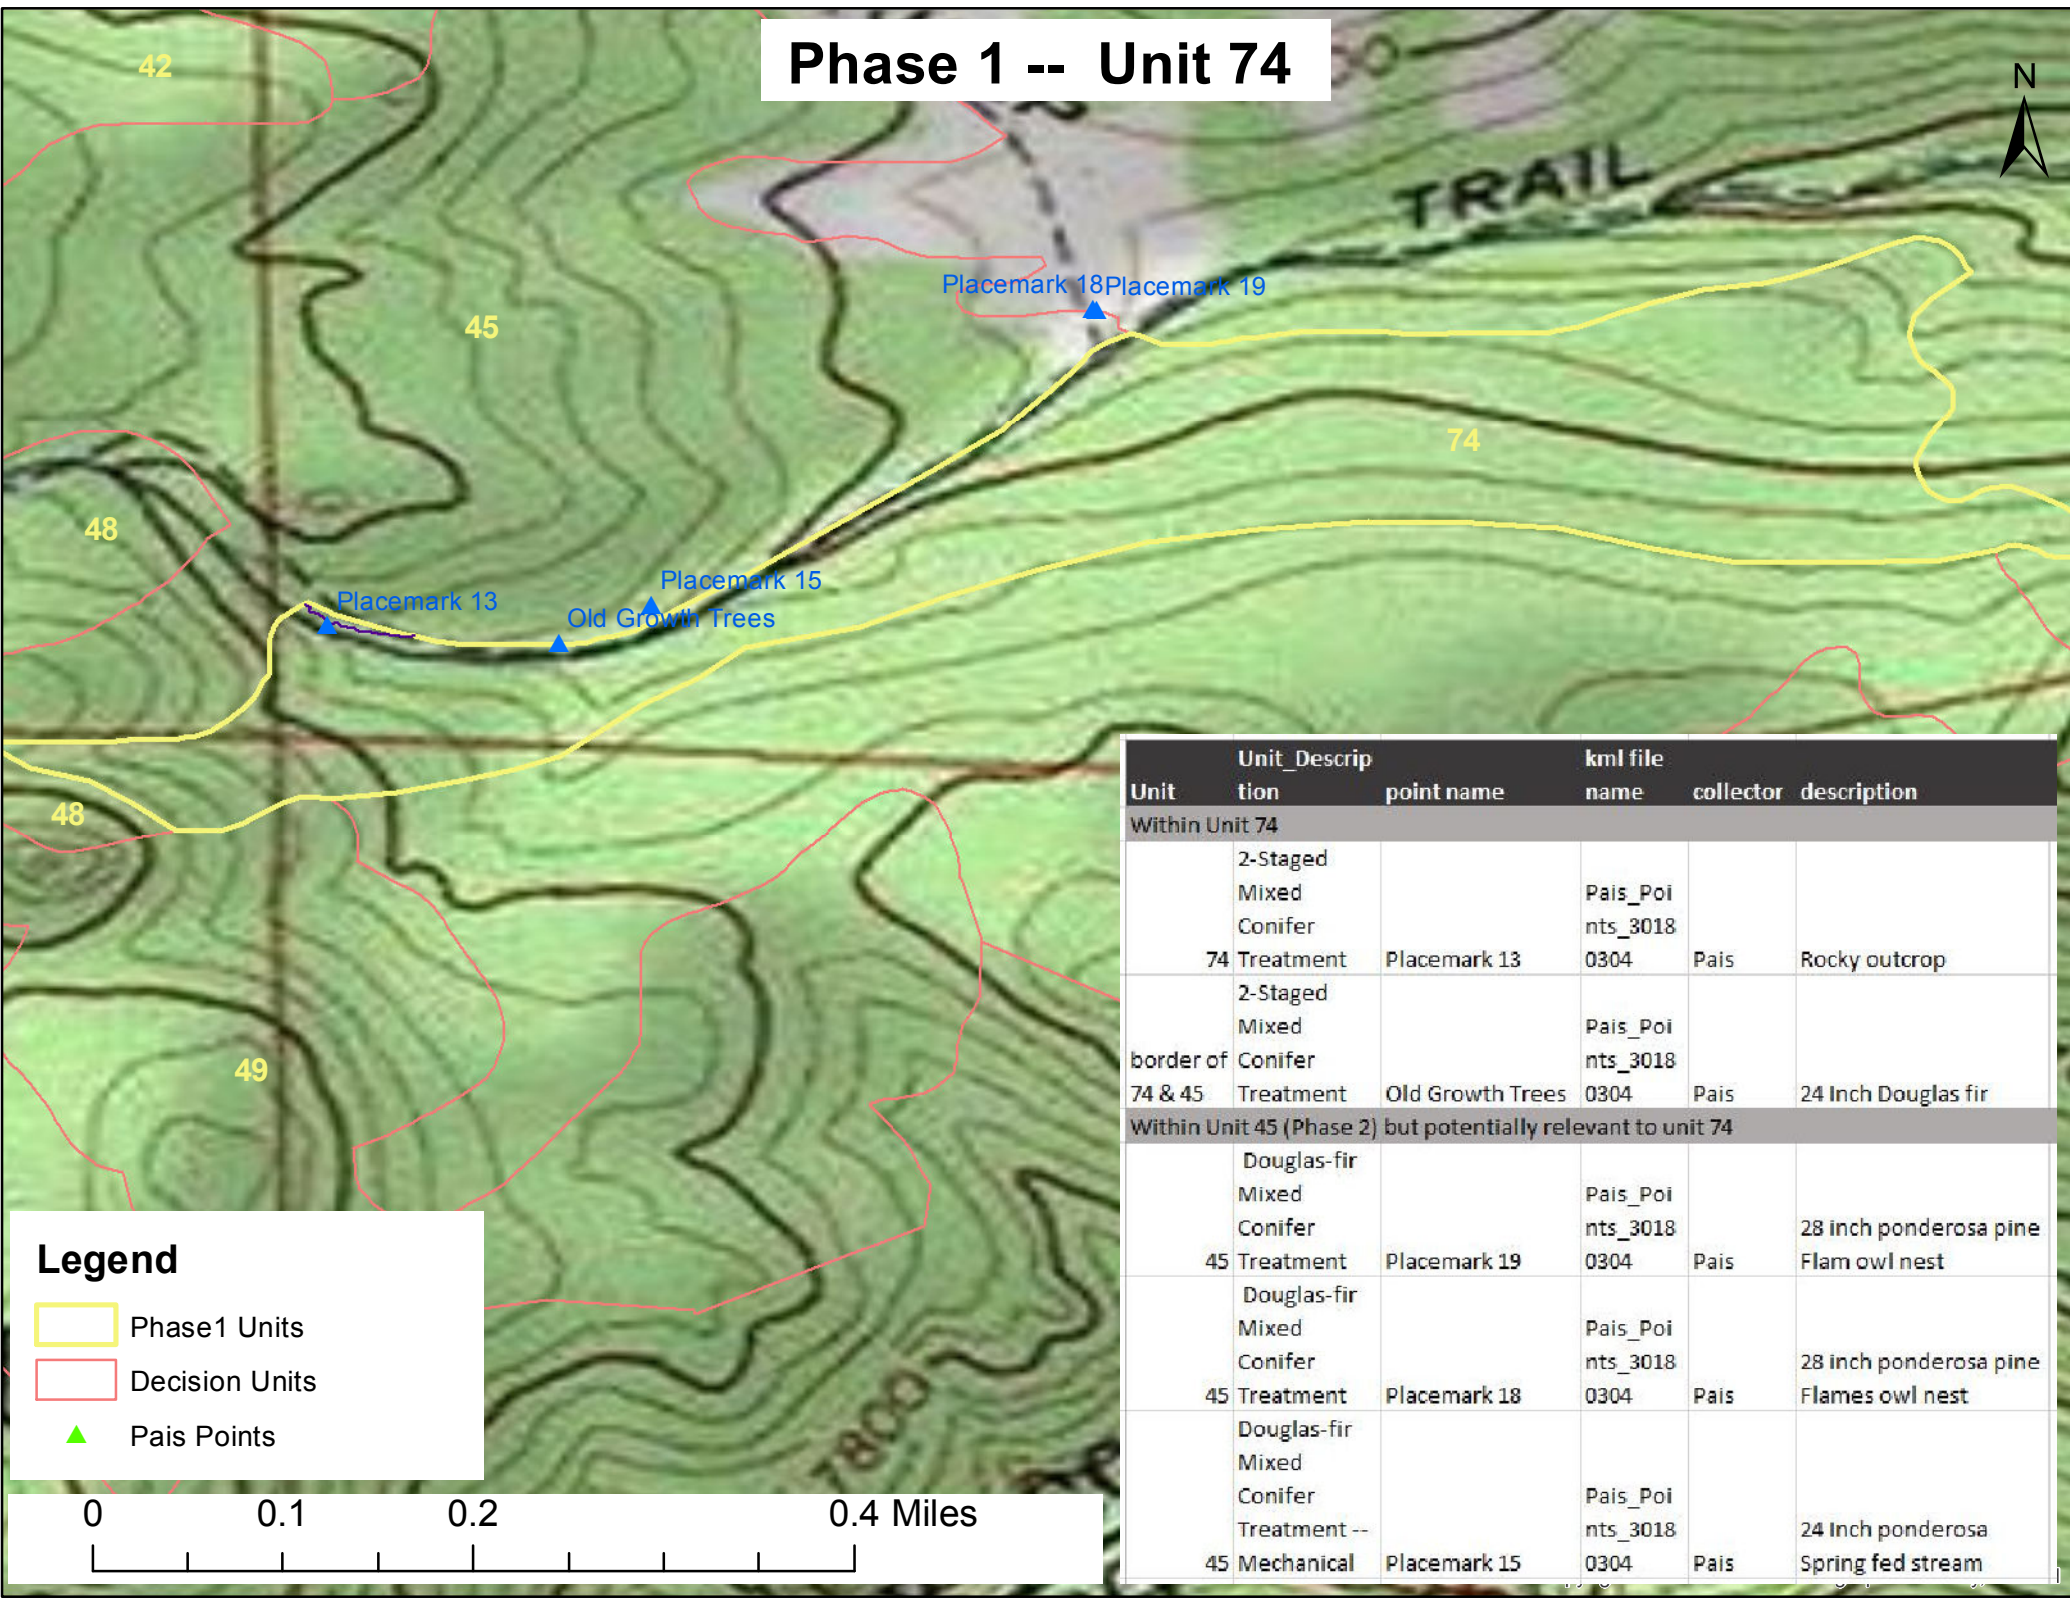

# Phase 1 -- Unit 74

**Legend**

- Phase1 Units
- Decision Units
- ▲ Pais Points

Unit	Unit_Description	point name	kml file name	collector	description
Within Unit 74					
	2-Staged Mixed Conifer		Pais_Points_3018		
74	Treatment	Placemark 13	0304	Pais	Rocky outcrop
border of 74 & 45					
	2-Staged Mixed Conifer		Pais_Points_3018		
	Treatment	Old Growth Trees	0304	Pais	24 Inch Douglas fir
Within Unit 45 (Phase 2) but potentially relevant to unit 74					
	Douglas-fir Mixed Conifer		Pais_Points_3018		
45	Treatment	Placemark 19	0304	Pais	28 inch ponderosa pine Flam owl nest
	Douglas-fir Mixed Conifer		Pais_Points_3018		
45	Treatment	Placemark 18	0304	Pais	28 inch ponderosa pine Flames owl nest
	Douglas-fir Mixed Conifer		Pais_Points_3018		
45	Treatment -- Mechanical	Placemark 15	0304	Pais	24 Inch ponderosa Spring fed stream