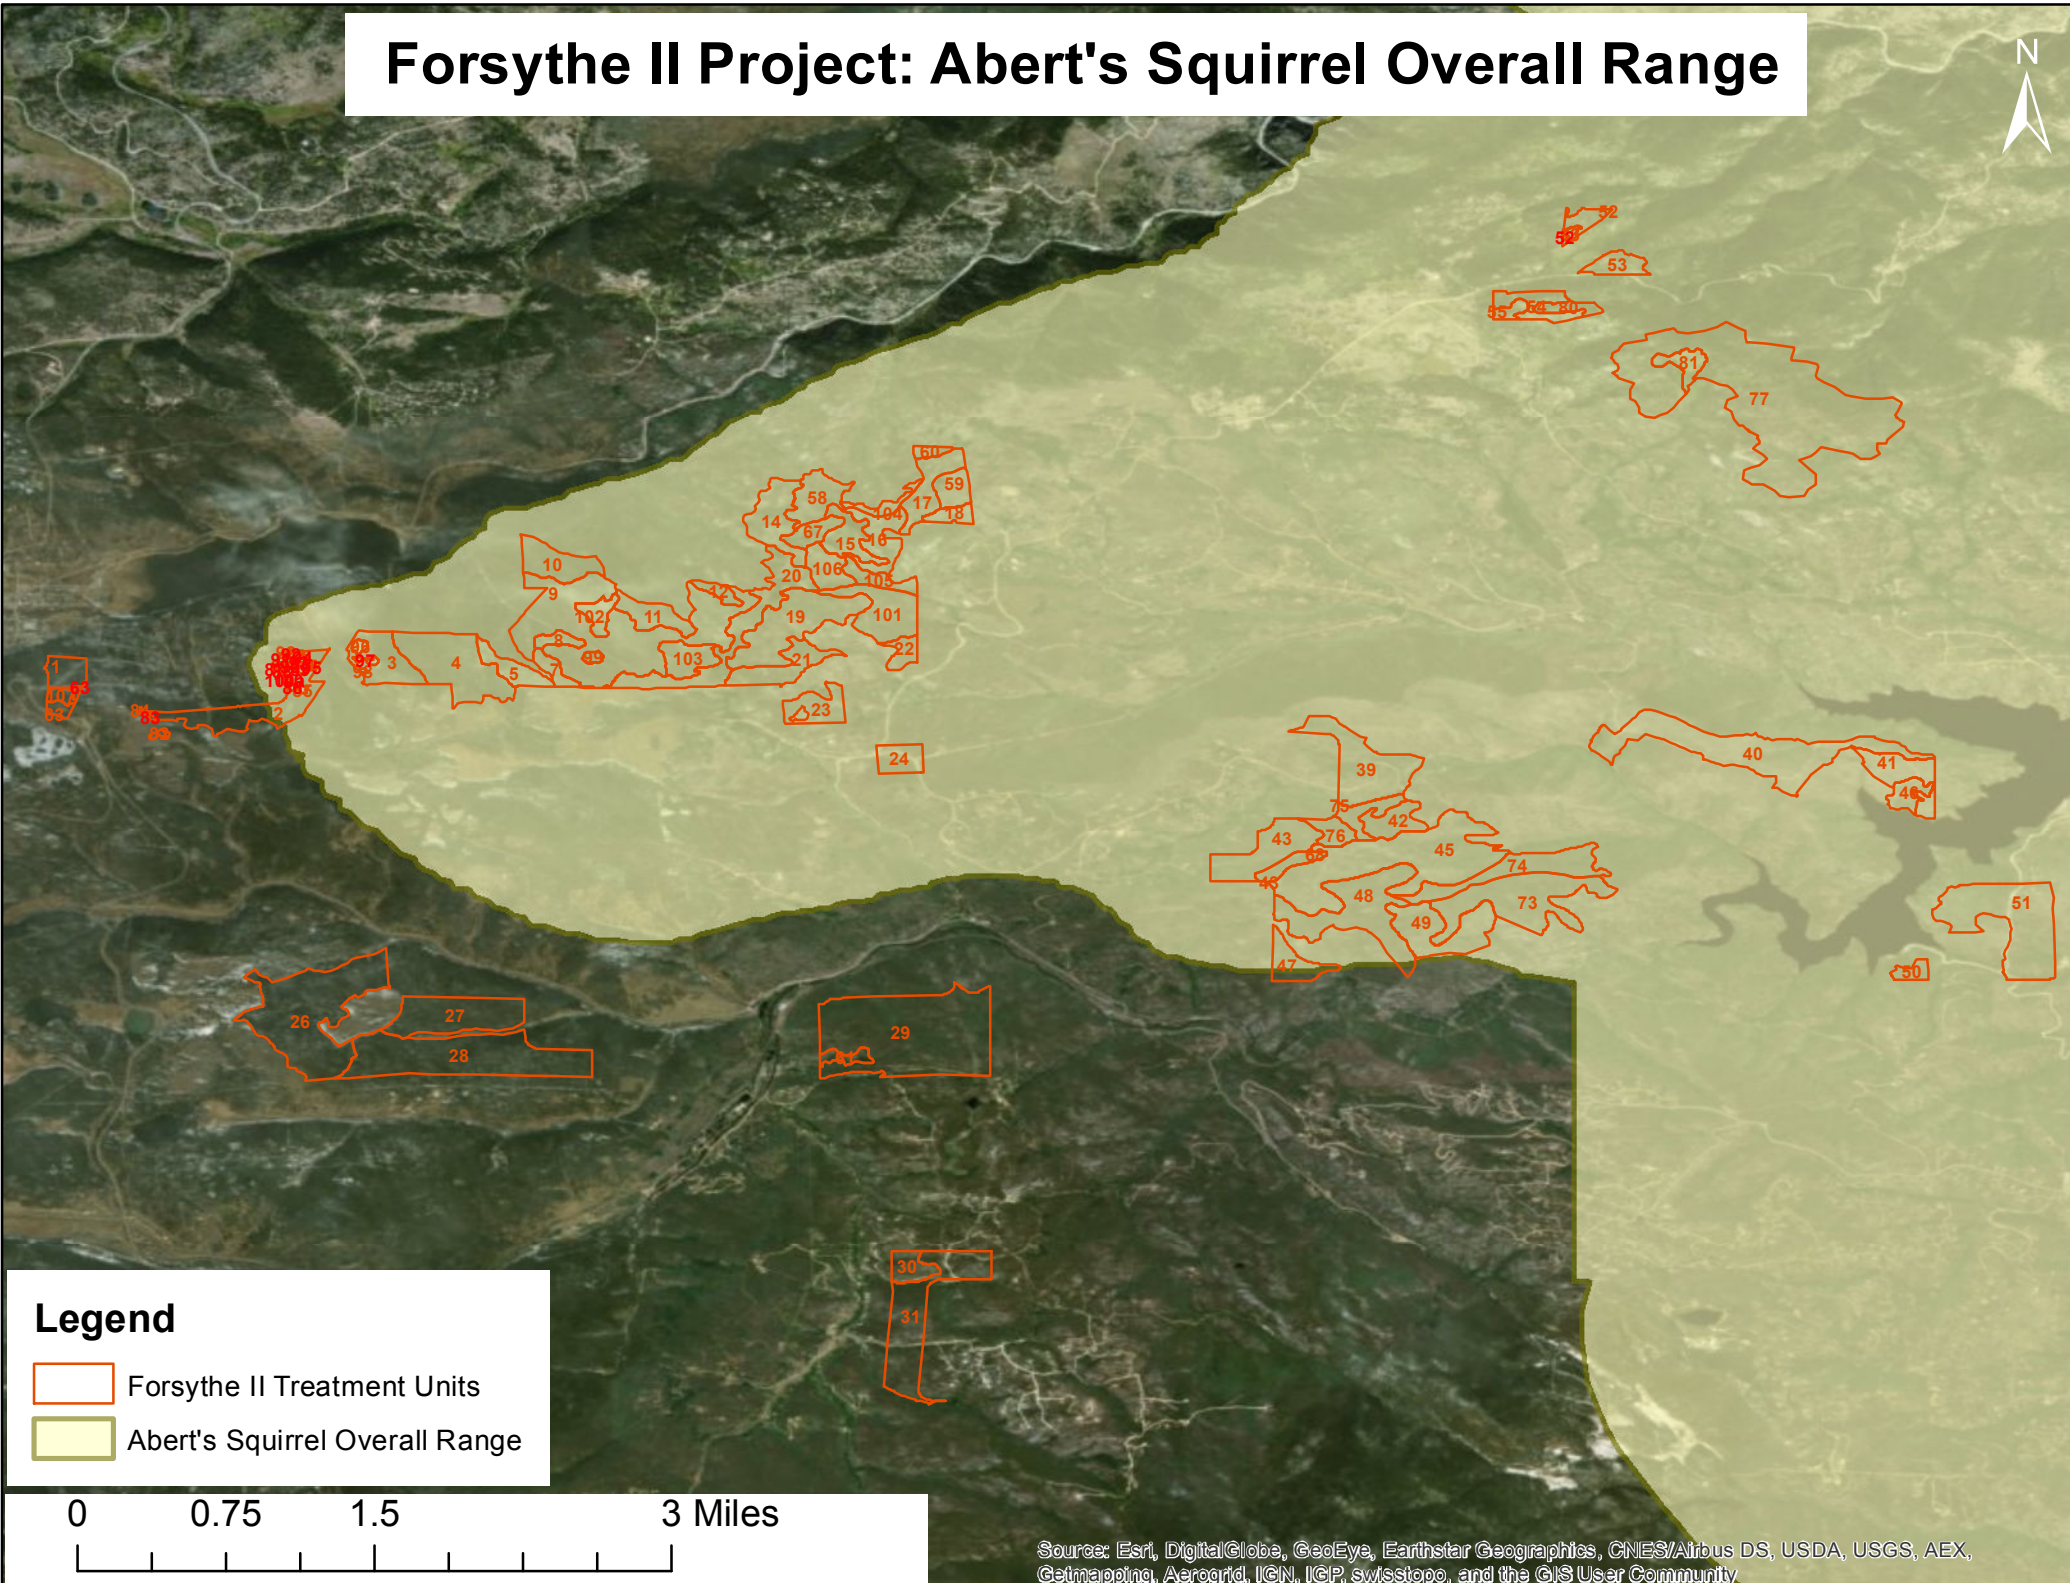

Forsythe II Project: Abert's Squirrel Overall Range

Legend

-  Forsythe II Treatment Units
-  Abert's Squirrel Overall Range

Source: Esri, DigitalGlobe, GeoEye, Earthstar Geographics, CNES/Airbus DS, USDA, USGS, AEX, Getmapping, Aerogrid, IGN, IGP, swisstopo, and the GIS User Community