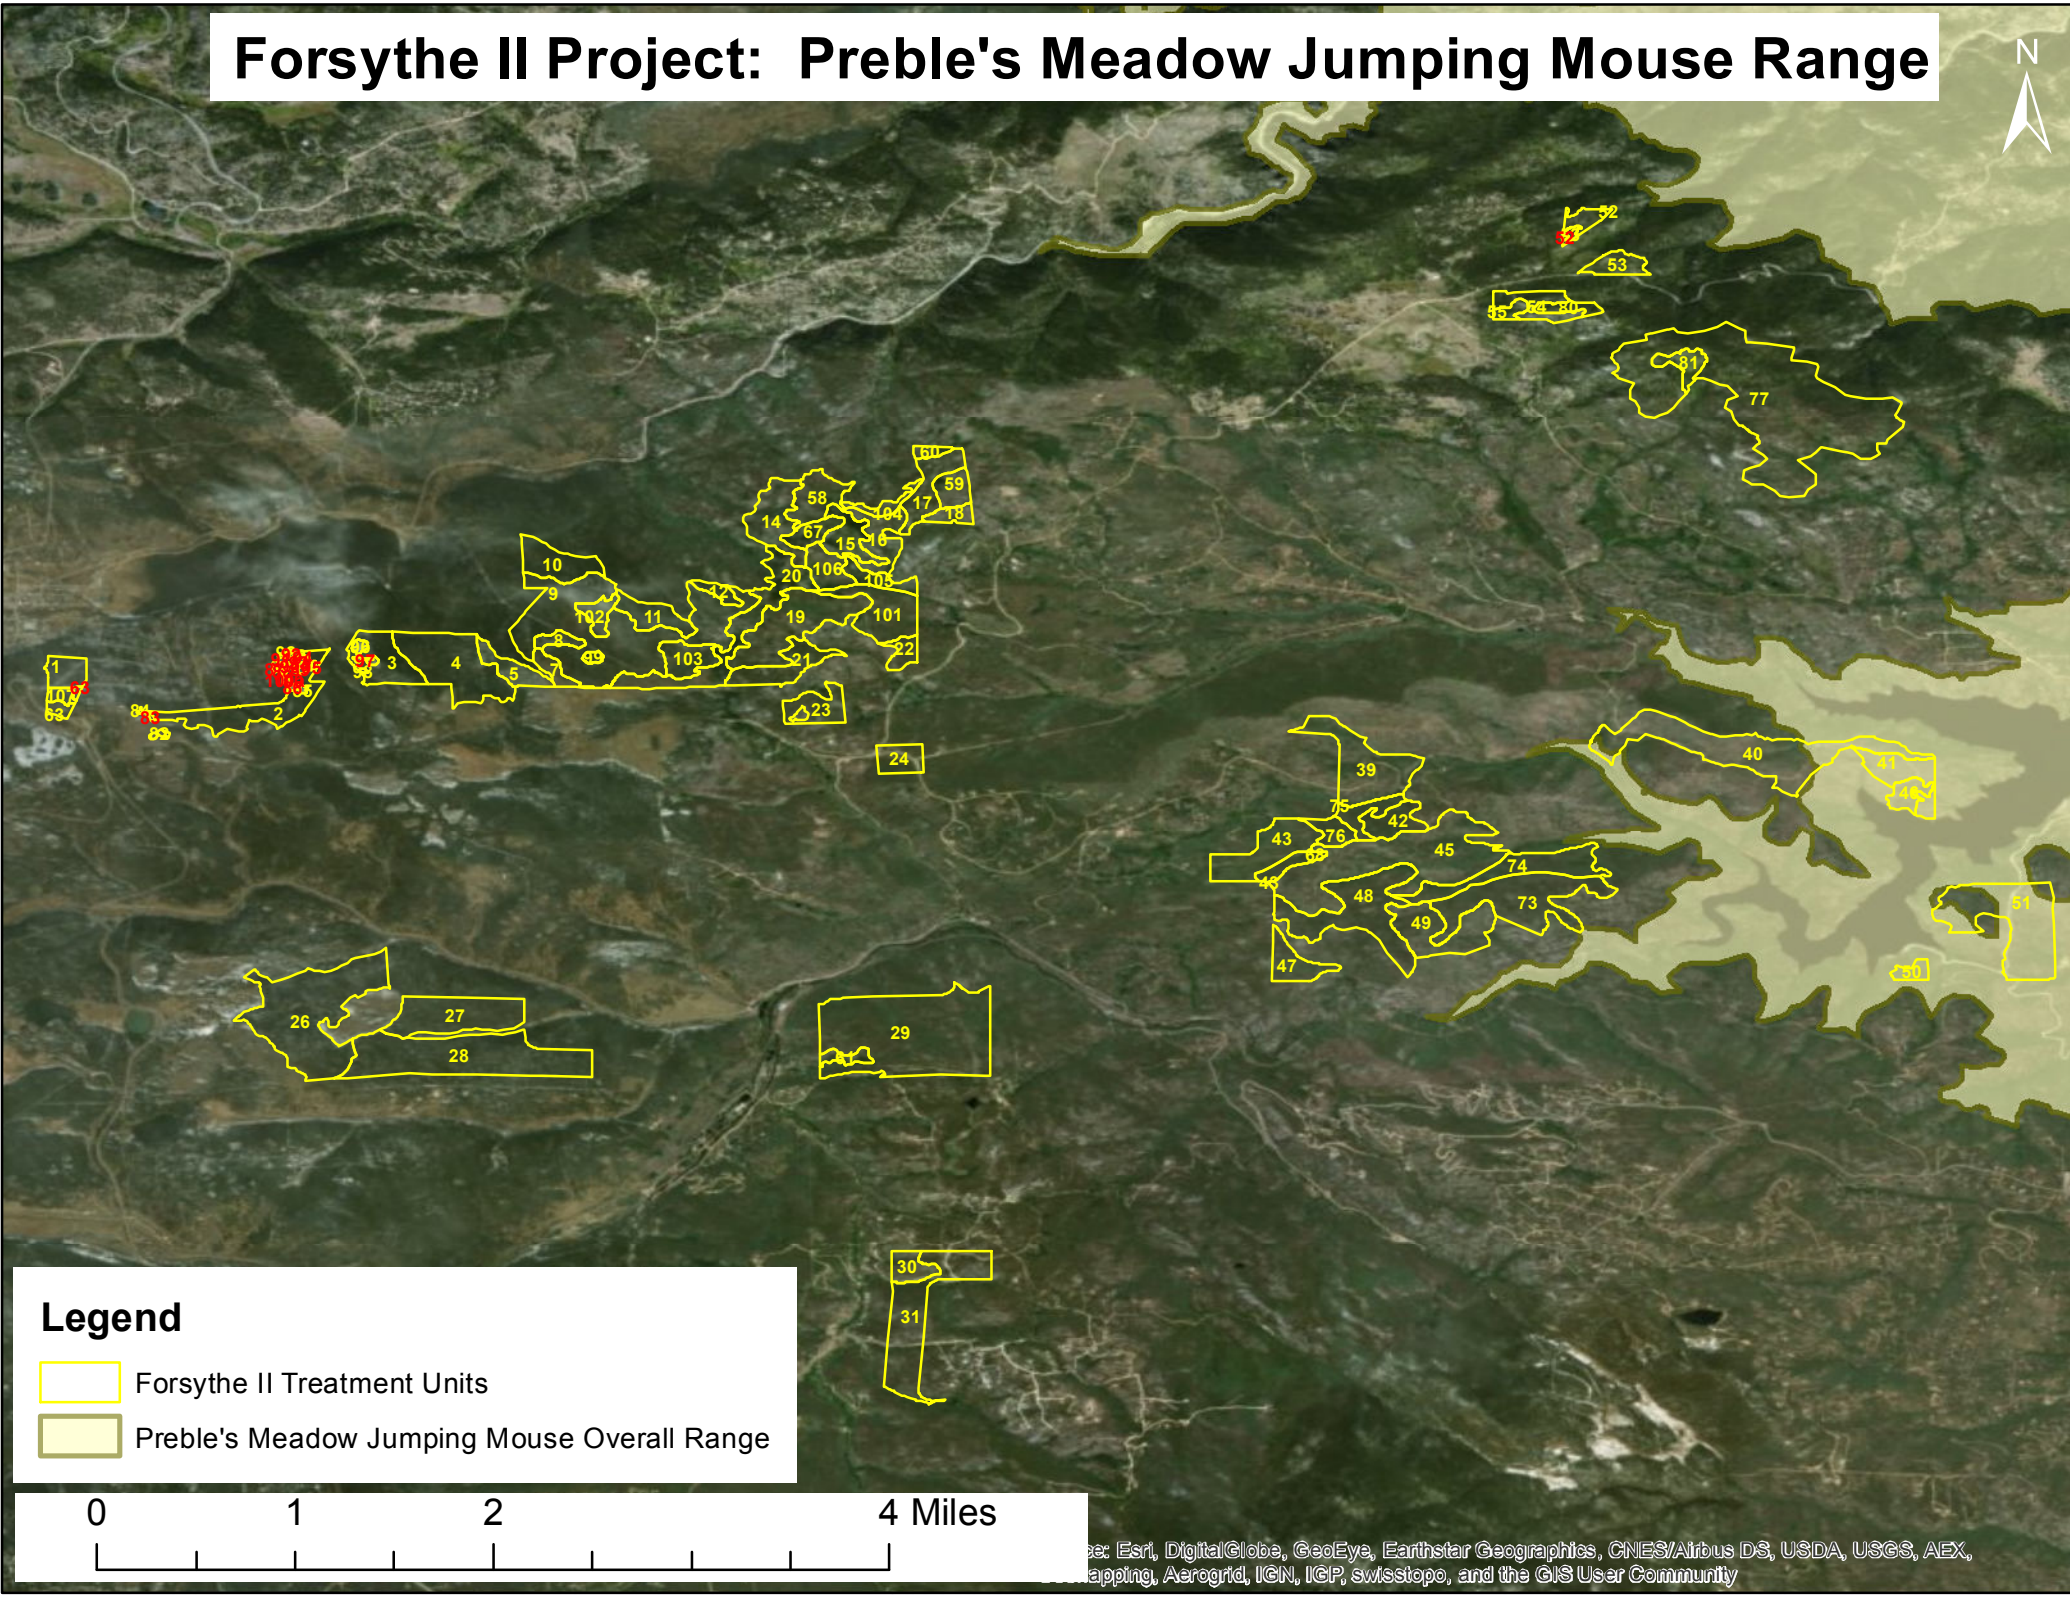

Forsythe II Project: Preble's Meadow Jumping Mouse Range

Legend

-  Forsythe II Treatment Units
-  Preble's Meadow Jumping Mouse Overall Range

Map data provided by Esri, DigitalGlobe, GeoEye, Earthstar Geographics, CNES/Airbus DS, USDA, USGS, AEX, Intermap, Aerogrid, IGN, IGP, swisstopo, and the GIS User Community