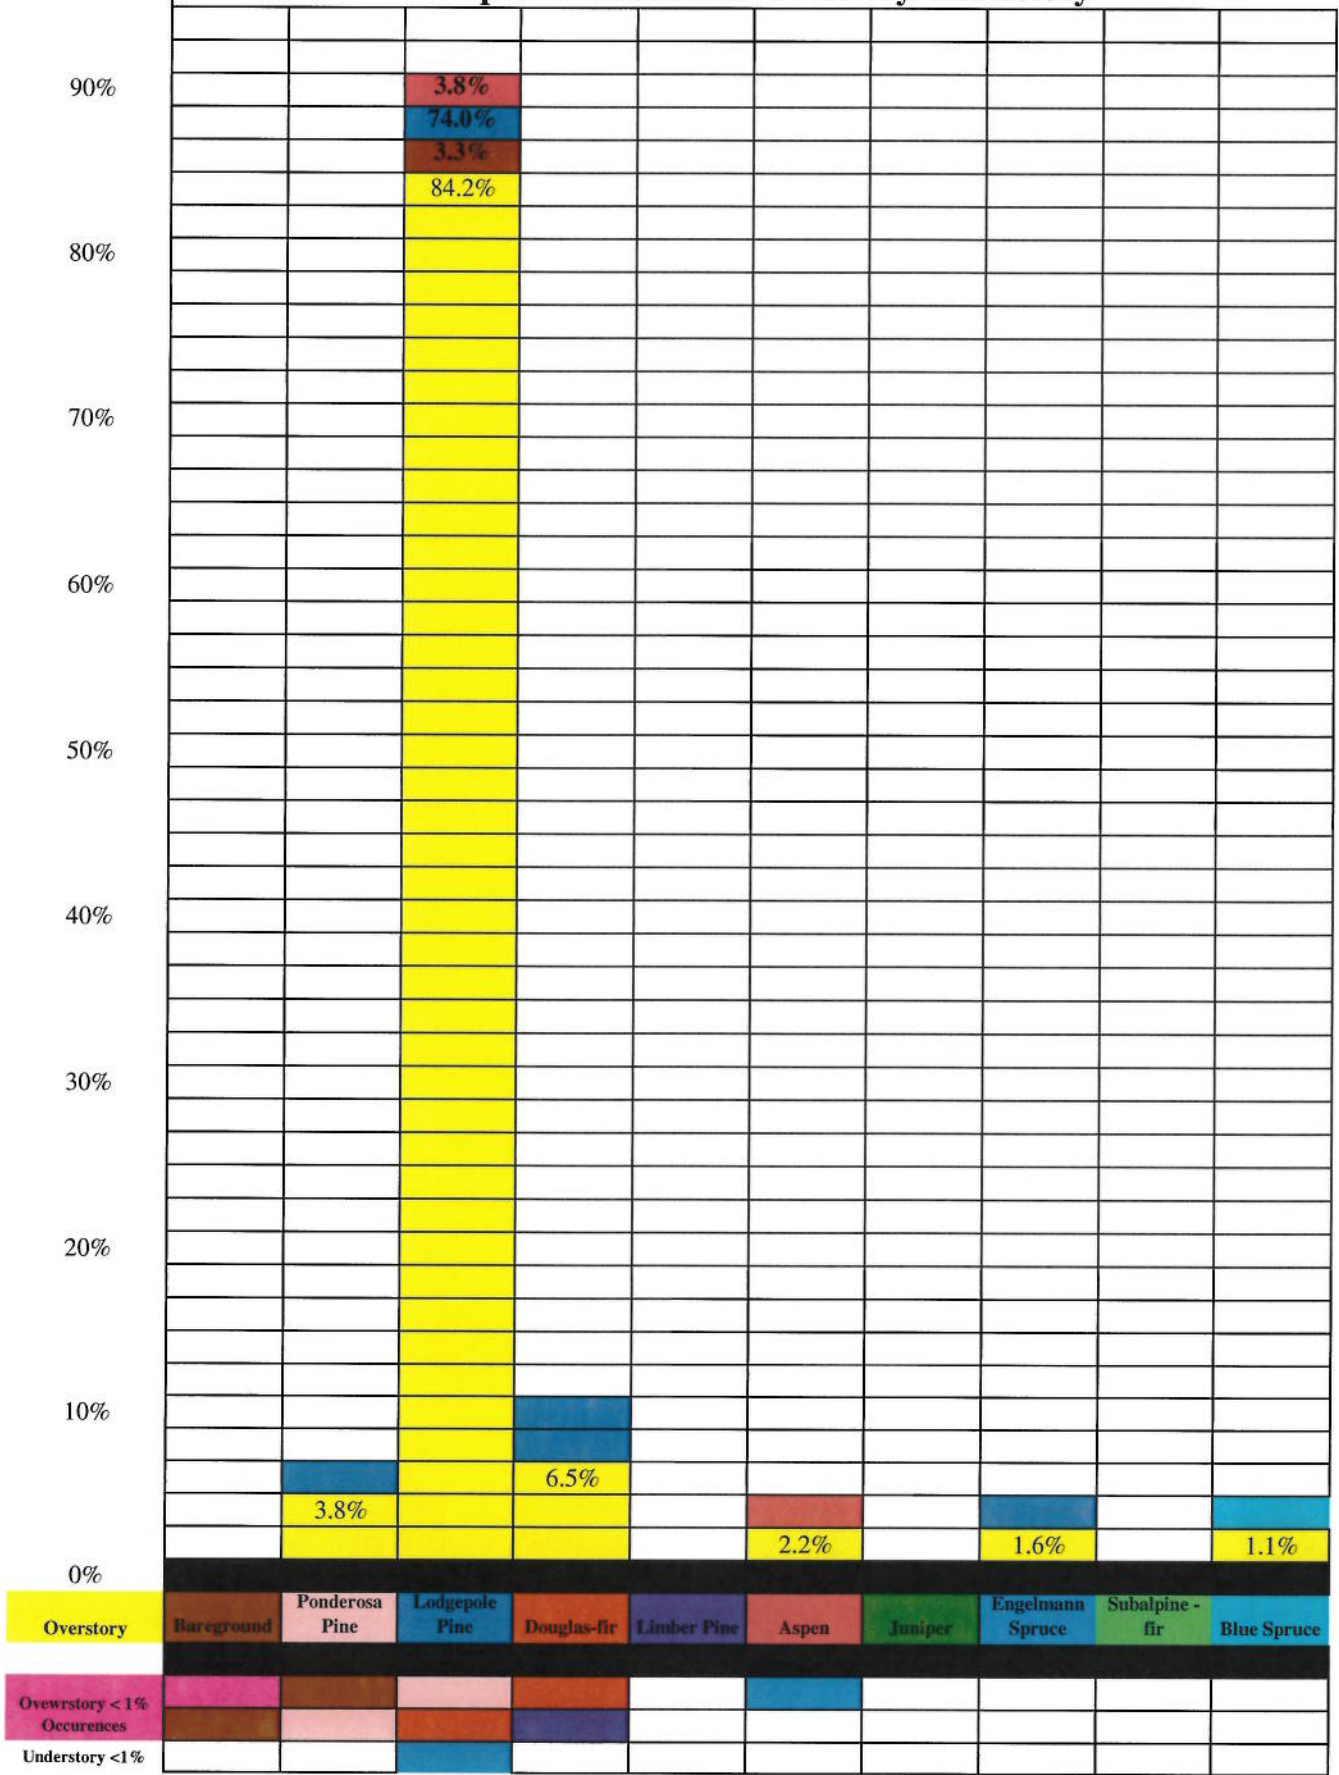

		A	B	C	D	E	F	G	H	I	J	K	L	M	N	O	P	Q				
		STEP TRANSECT DATA FORM																				
1	2	F II Unit 27/28		Date: 30-Jun-18		Crew: Egan, Bishop, Schroeder											BA		Live: 83 sq. ft.		Dead: 17 sq. ft.	
3	4	Overstory/ Understory	Bare Ground	Seedlings < 2' Tall	Saplings 2' Tall to 5" DBH	Pole 5" to 8" DBH	Small Sawlog 8" to 12" DBH	Medium Sawlog 12" to 16" DBH	Large Sawlog 16" to 20" DBH	X-Large Sawlog > 20" DBH	Aspen Seedlings < 2' Tall	Aspen Saplings 2' Tall to 5" DBH	Aspen Small 5" to 7" DBH	Aspen Medium 7" to 10" DBH	Aspen Large > 10" DBH	TOTAL	PERCENT					
5	6	Bare Ground	1	0	0	3	2	2	0	0	0	0	0	0	0	0	8	4.3%				
7	8	Seedlings < 2' Tall		0	1	8	3	4	0	0	0	0	0	0	0	16	8.7%					
9	10	Saplings 2' Tall to 5" DBH		2	10	10	10	4	0	0	0	1	0	0	27	14.7%						
11	12	Pole 5" to 8" DBH			22	22	40	8	1	0	0	0	0	0	0	71	38.6%					
13	14	Small Sawlog 8" to 12" DBH			2	2	31	12	1	0	0	0	0	0	46	25.0%						
15	16	Medium Sawlog 12" to 16" DBH						3	3	0	0	0	0	0	6	3.3%						
17	18	Large Sawlog 16" to 20" DBH							0	0	0	0	0	0	0	0	0.0%					
19	20	X-Large Sawlog > 20" DBH								0	0	0	0	0	0	0	0.0%					
21	22	Aspen Seedlings < 2' Tall		0	0	4	0	0	0	0	0	0	0	0	4	2.2%						
23	24	Aspen Saplings 2' Tall to 5" DBH		0	0	0	1	2	0	0	0	1	2	0	6	3.3%						
25	26	Aspen Small 5" to 7" DBH		0	0	0	0	0	0	0	0	0	0	0	0	0.0%						
27	28	Aspen Medium 7" to 10" DBH		0	0	0	0	0	0	0	0	0	0	0	0	0.0%						
29	30	Aspen Large > 10" DBH		0	0	0	0	0	0	0	0	0	0	0	0	0.0%						
31	32	TOTAL	1	0	3	49	87	35	5	0	0	1	3	0	184							
33	34	PERCENT	0.5%	0.0%	1.6%	26.6%	47.3%	19.0%	2.7%	0.0%	0.0%	0.5%	1.6%	0.0%								

Percent of Species Association: Overstory/Understory

90%
80%
70%
60%
50%
40%
30%
20%
10%
0%

Overstory
Understory <1% Occurences
Understory <1%

Bareground Ponderosa Pine Lodgepole Pine Douglas-fir Limber Pine Aspen Juniper Engelmann Spruce Subalpine - fir Blue Spruce