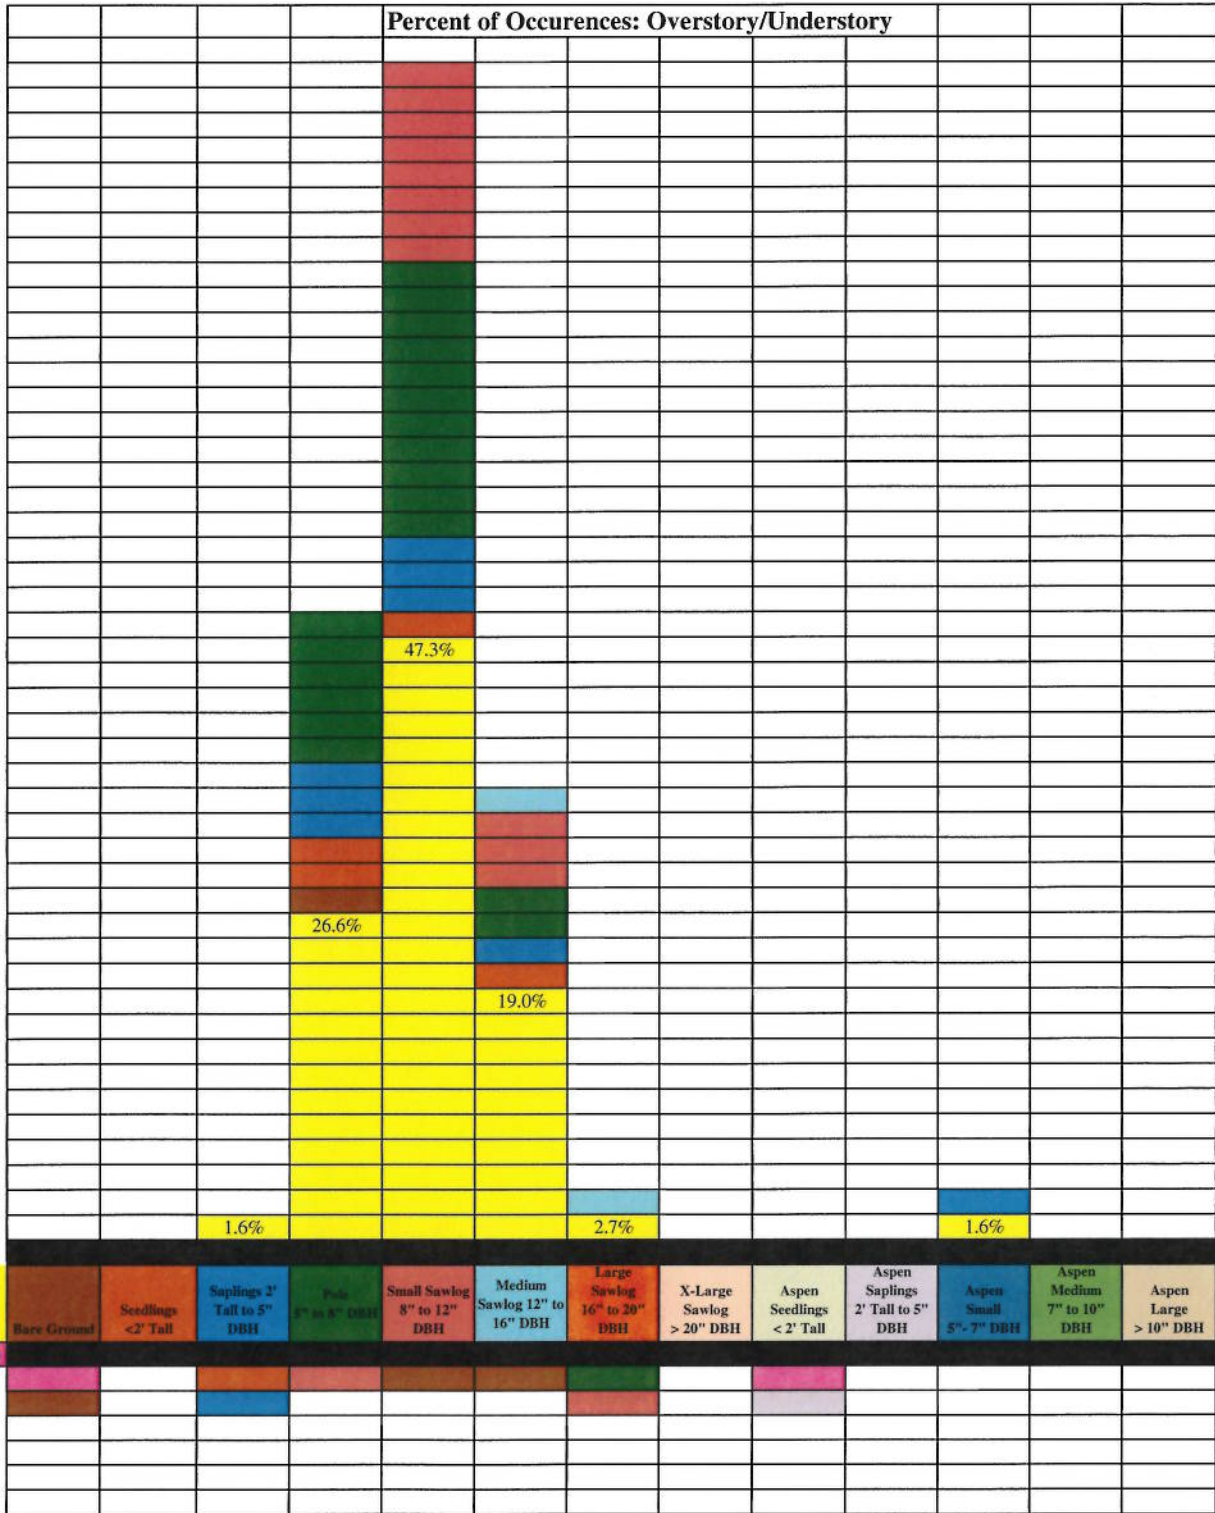

		A	B	C	D	E	F	G	H	I	J	K	L	M	N	O	P	Q				
		STEP TRANSECT DATA FORM																				
1	2	F II Unit 27/28		Date: 30-Jun-18		Crew: Egan, Bishop, Schroeder											BA		Live: 83 sq. ft.		Dead: 17 sq. ft.	
3	4	Overstory/ Understory	Bare Ground	Seedlings < 2' Tall	Saplings 2' Tall to 5" DBH	Pole 5" to 8" DBH	Small Sawlog 8" to 12" DBH	Medium Sawlog 12" to 16" DBH	Large Sawlog 16" to 20" DBH	X-Large Sawlog > 20" DBH	Aspen Seedlings < 2' Tall	Aspen Saplings 2' Tall to 5" DBH	Aspen Small 5" to 7" DBH	Aspen Medium 7" to 10" DBH	Aspen Large > 10" DBH	TOTAL	PERCENT					
5	6	Bare Ground	1	0	0	3	2	2	0	0	0	0	0	0	0	0	8	4.3%				
7	8	Seedlings < 2' Tall		0	1	8	3	4	0	0	0	0	0	0	0	16	8.7%					
9	10	Saplings 2' Tall to 5" DBH		2	10	10	10	4	0	0	0	1	0	0	27	14.7%						
11	12	Pole 5" to 8" DBH			22	22	40	8	1	0	0	0	0	0	0	71	38.6%					
13	14	Small Sawlog 8" to 12" DBH			2	2	31	12	1	0	0	0	0	0	46	25.0%						
15	16	Medium Sawlog 12" to 16" DBH						3	3	0	0	0	0	0	6	3.3%						
17	18	Large Sawlog 16" to 20" DBH							0	0	0	0	0	0	0	0	0.0%					
19	20	X-Large Sawlog > 20" DBH								0	0	0	0	0	0	0	0.0%					
21	22	Aspen Seedlings < 2' Tall		0	0	4	0	0	0	0	0	0	0	0	4	2.2%						
23	24	Aspen Saplings 2' Tall to 5" DBH		0	0	0	1	2	0	0	0	1	2	0	6	3.3%						
25	26	Aspen Small 5" to 7" DBH		0	0	0	0	0	0	0	0	0	0	0	0	0.0%						
27	28	Aspen Medium 7" to 10" DBH		0	0	0	0	0	0	0	0	0	0	0	0	0.0%						
29	30	Aspen Large > 10" DBH		0	0	0	0	0	0	0	0	0	0	0	0	0.0%						
31	32	TOTAL	1	0	3	49	87	35	5	0	0	1	3	0	184							
33	34	PERCENT	0.5%	0.0%	1.6%	26.6%	47.3%	19.0%	2.7%	0.0%	0.0%	0.5%	1.6%	0.0%								

Percent of Species Association: Overstory/Understory

90%
80%
70%
60%
50%
40%
30%
20%
10%
0%

Overstory
Understory <1% Occurences
Understory <1%

Bareground Ponderosa Pine Lodgepole Pine Douglas-fir Limber Pine Aspen Juniper Engelmann Spruce Subalpine - fir Blue Spruce