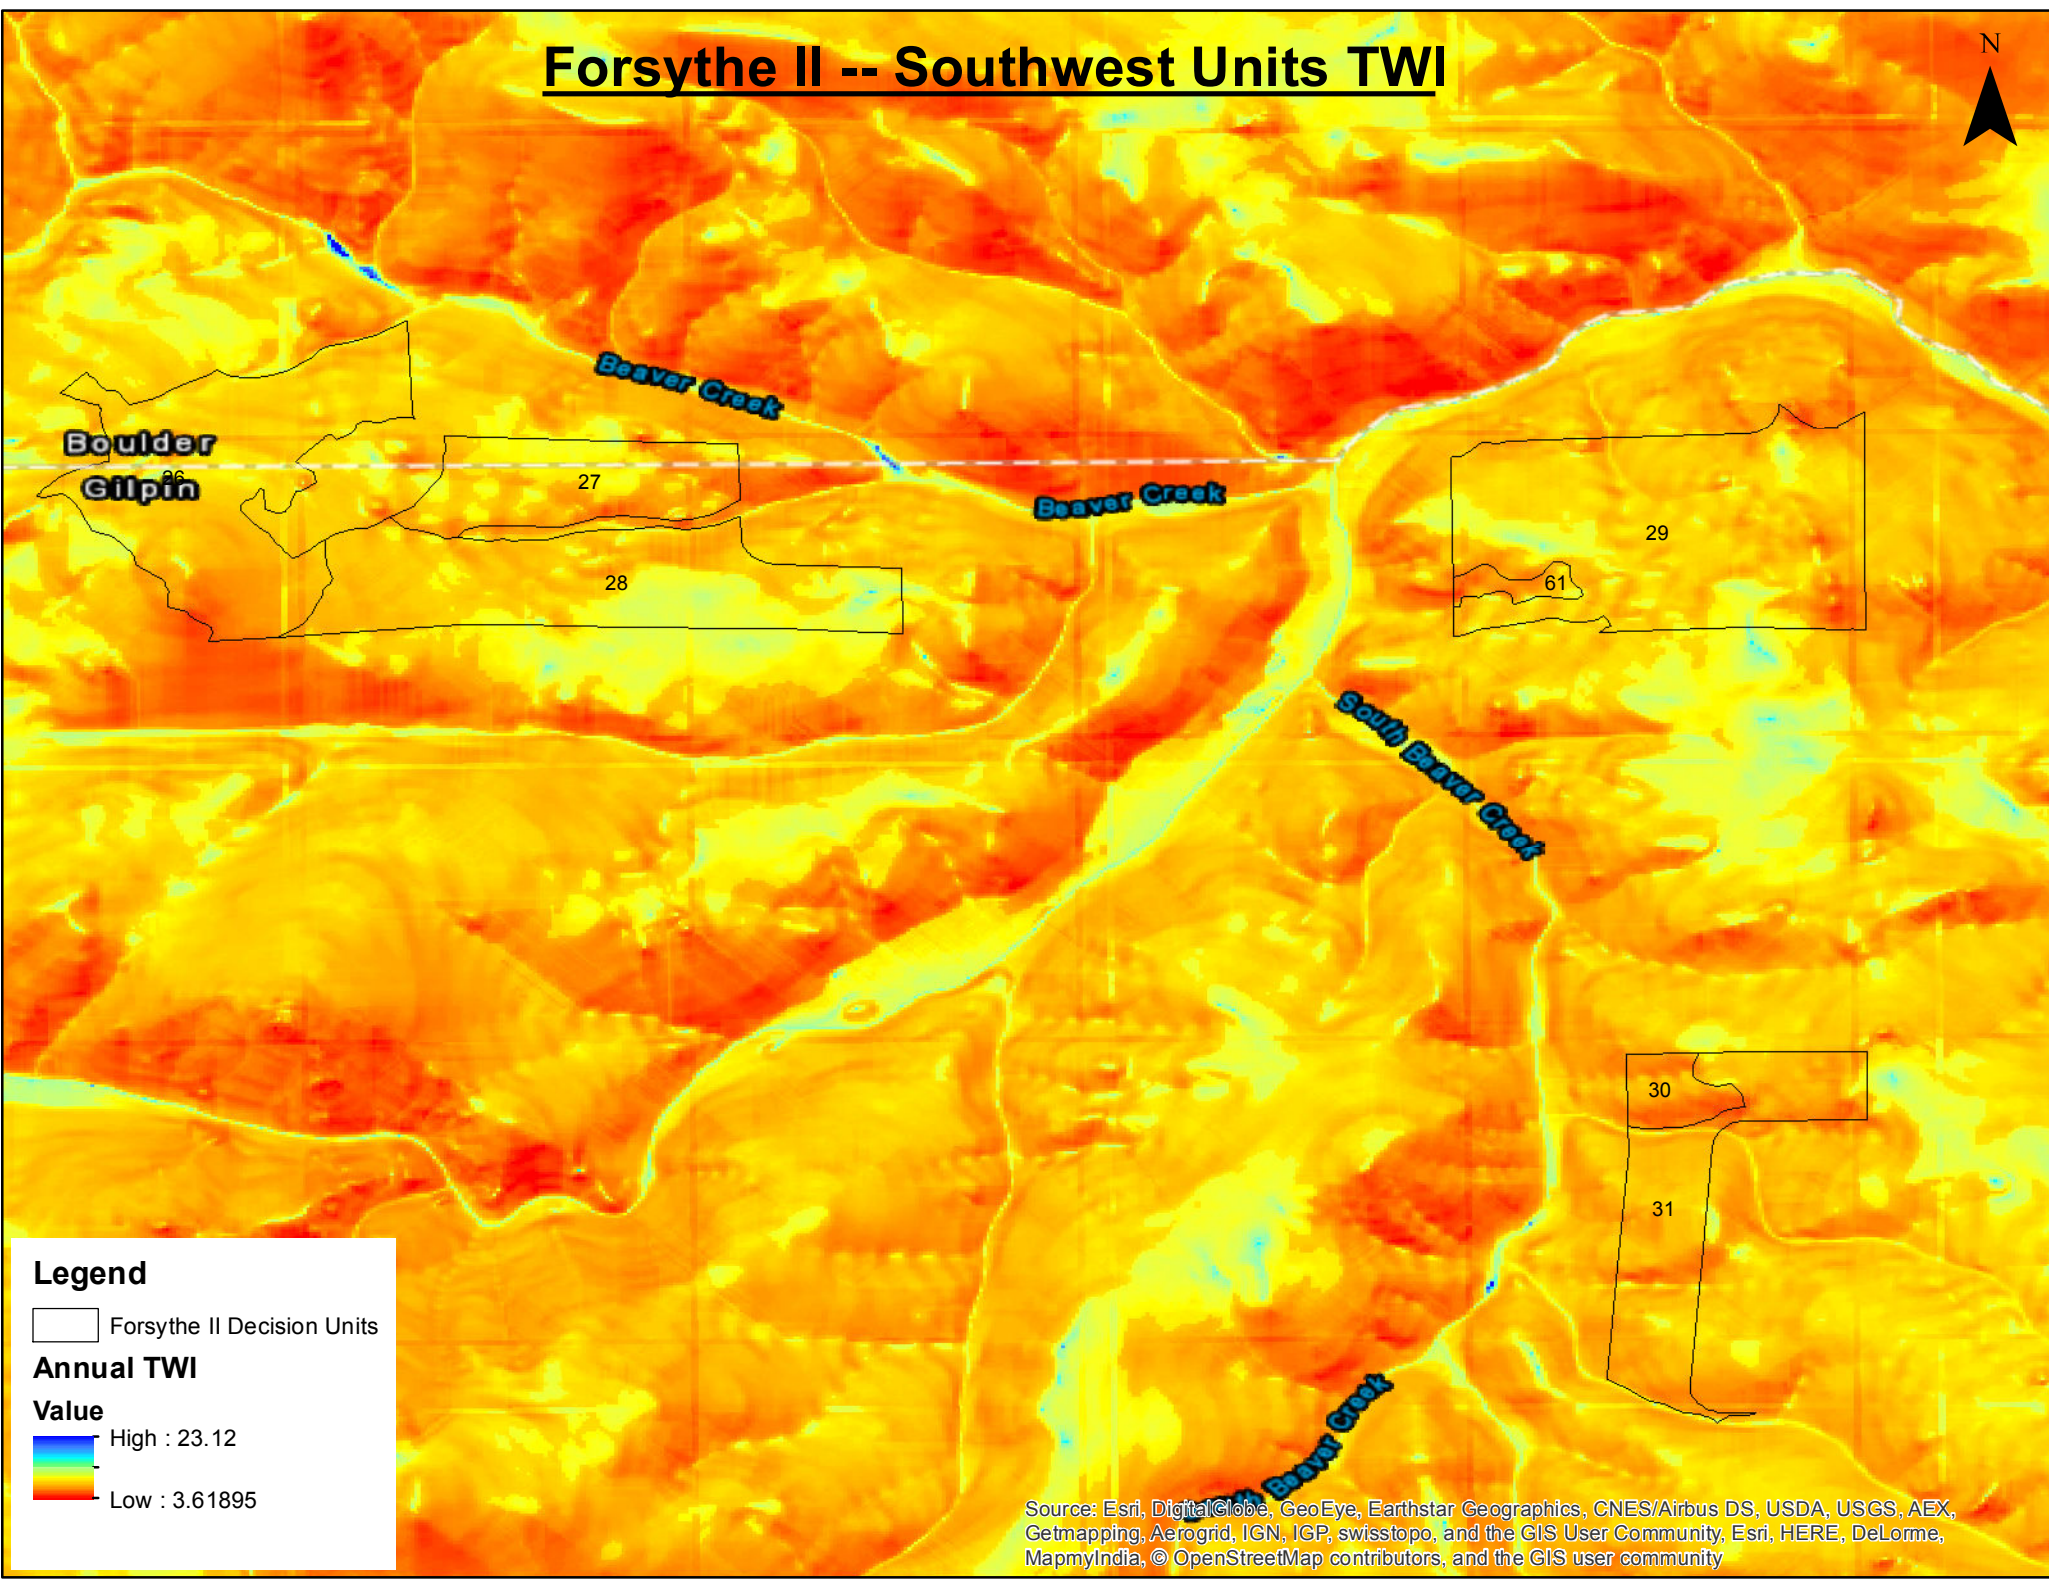

# Forsythe II -- Southwest Units TWI

## Legend

 Forsythe II Decision Units

## Annual TWI

### Value

 High : 23.12

 Low : 3.61895