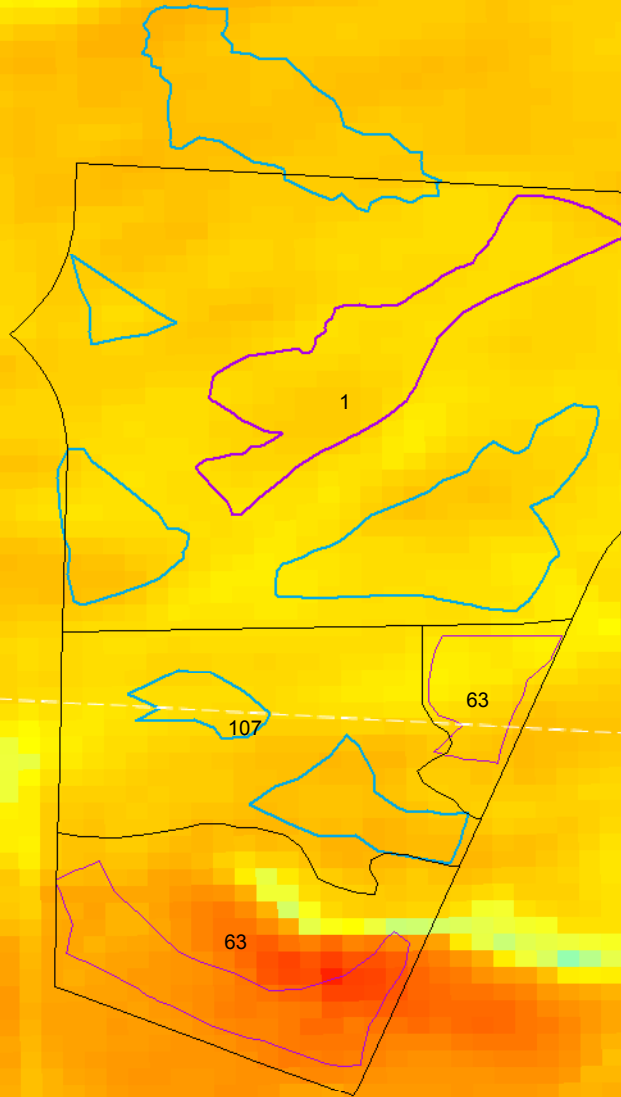

# Forsythe II -- Northeast Units TWI

N

## Legend

-  Forsythe II Decision Units
-  Phase I & II aggregations
-  Phase I & II patchcuts

## Annual TWI

### Value